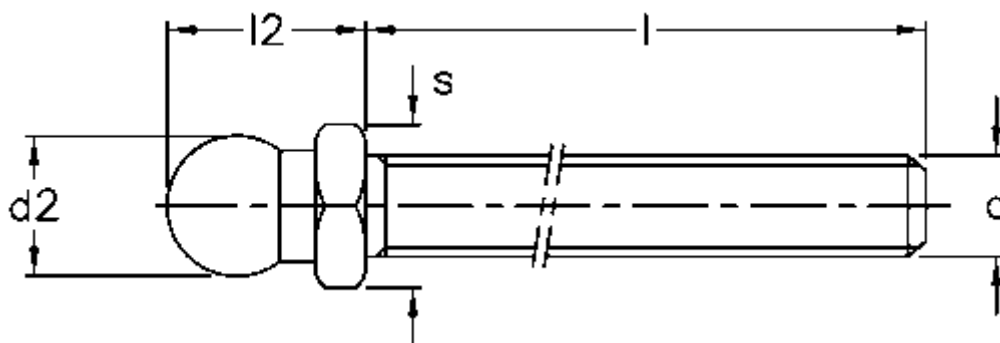

Article number: 2310322225

Description: E+G Threaded stem, SST Stainless steel
SM-SST-14-M10x68

Measures

$d = M10$

$d_2 = 13.9$

$l = 68$

$l_2 = 20$

$s = 14$